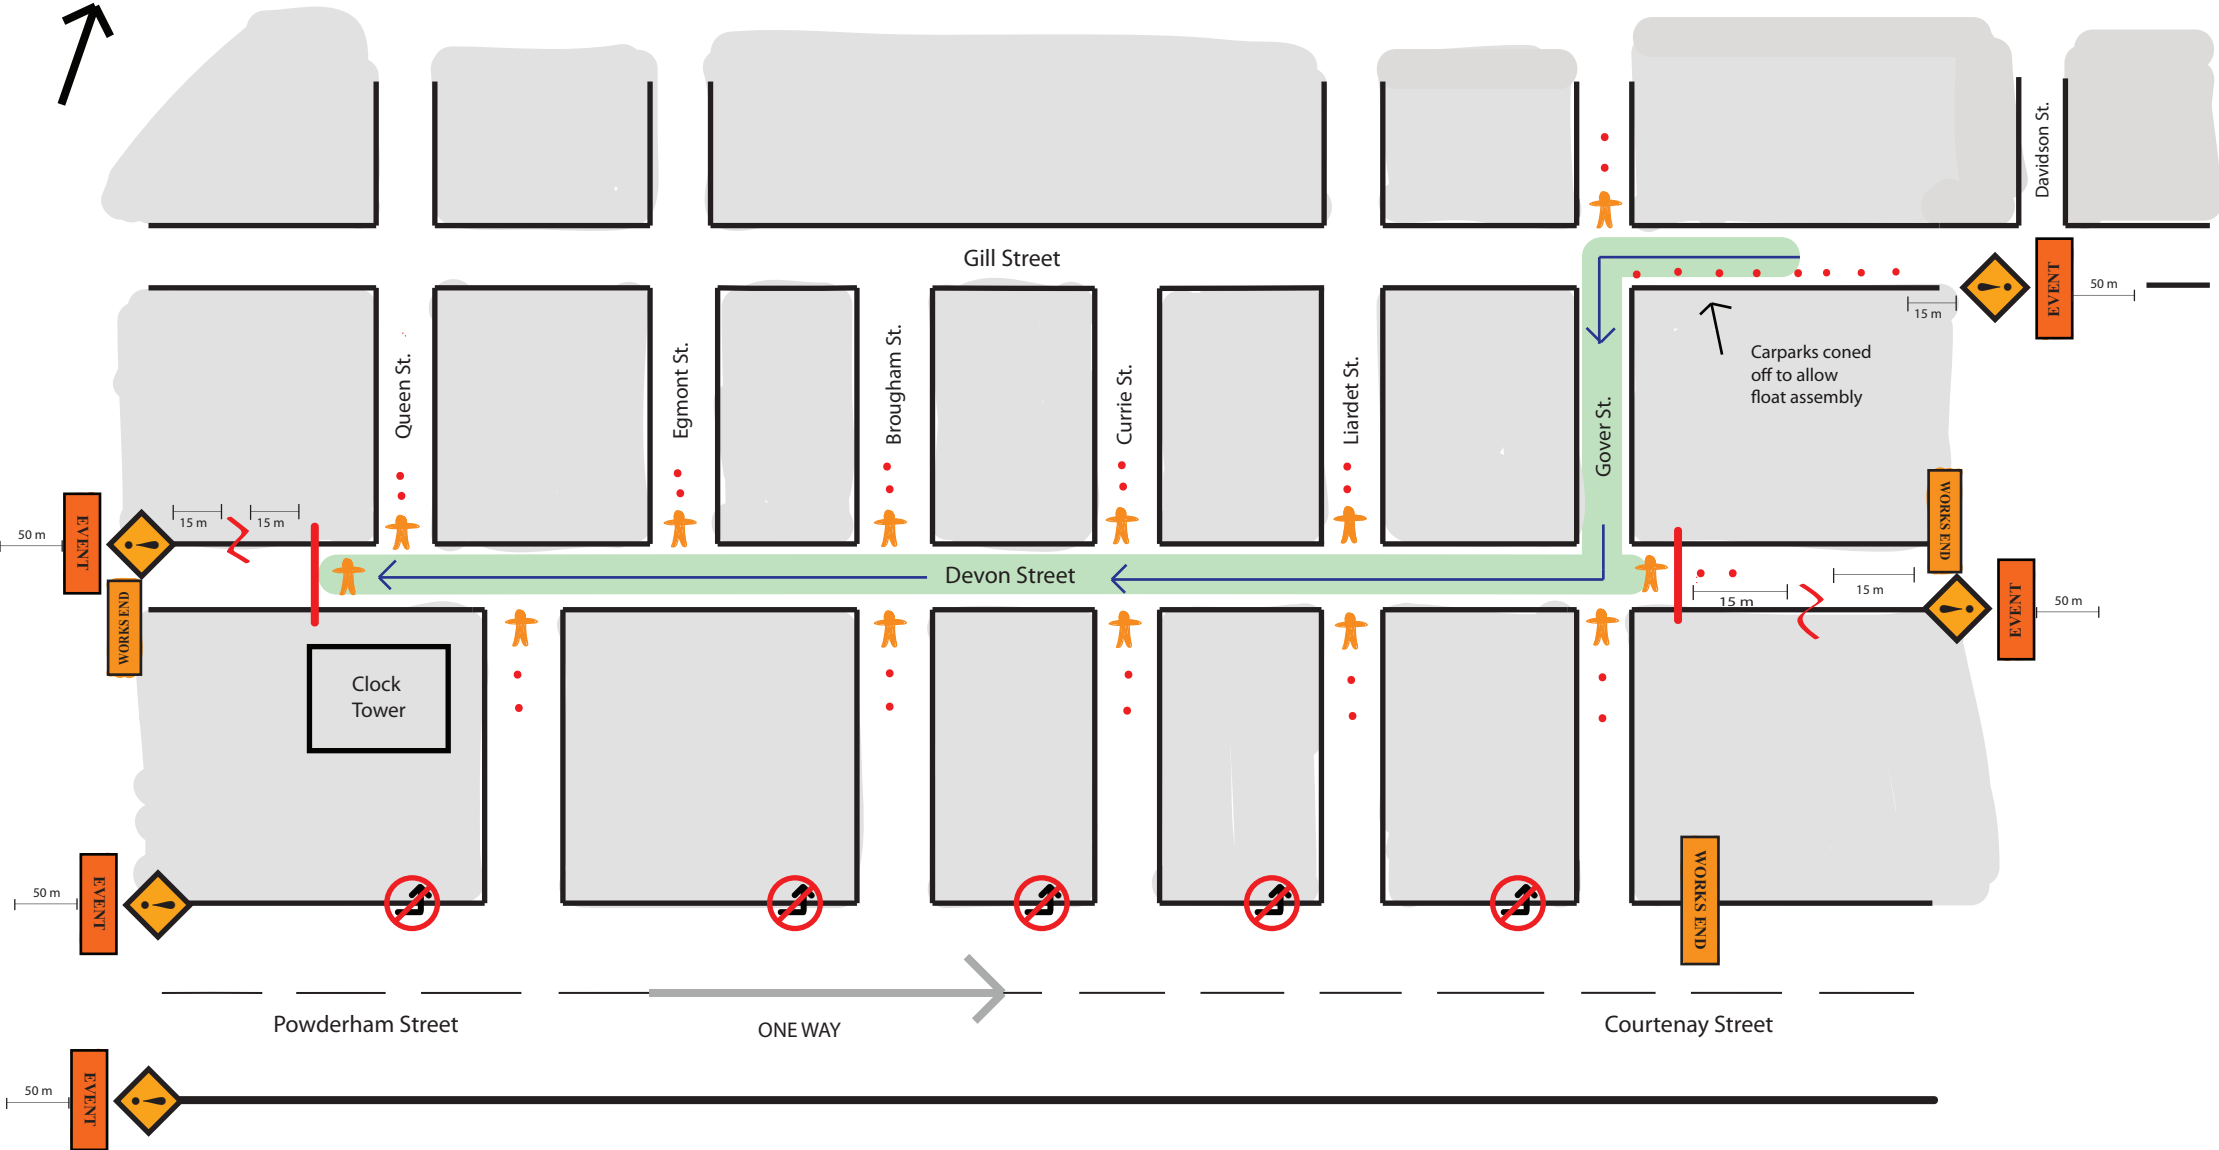

Not To Scale

Taranaki Multi Ethnic Extravaganza 2010 - Parade Route / Road closure map

Parade on 27 March 2010, 10:30 am to 11:00 am

Barriers

Roadcones

Marshal

Parade route

Road closed ahead sign